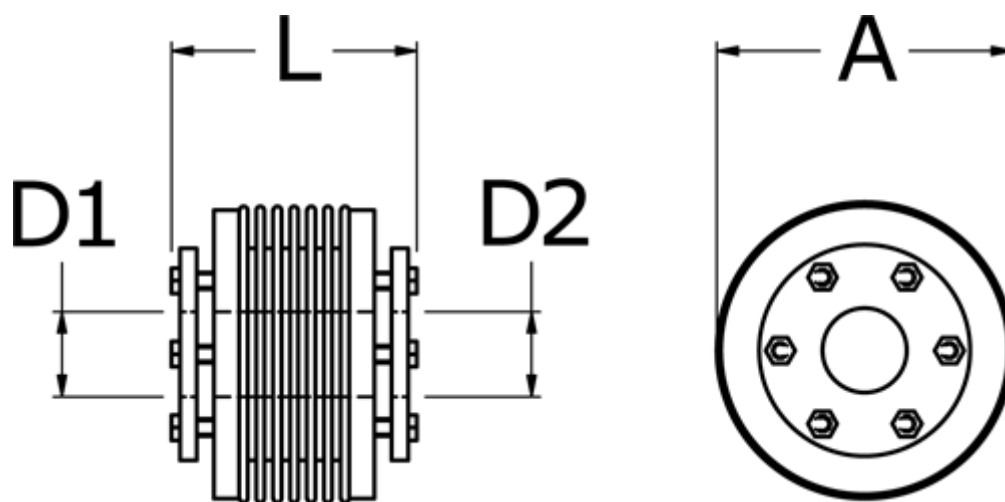

Data Sheet

Article number: 3330550002066090

Description: Bellow coupling type 5 size5000
Length 206 mm, bore 60/90 mm

Measures

A	= 208
D1	= 60
D2	= 90
L	= 206
Nom. torque NM (Tkn)	= 5000